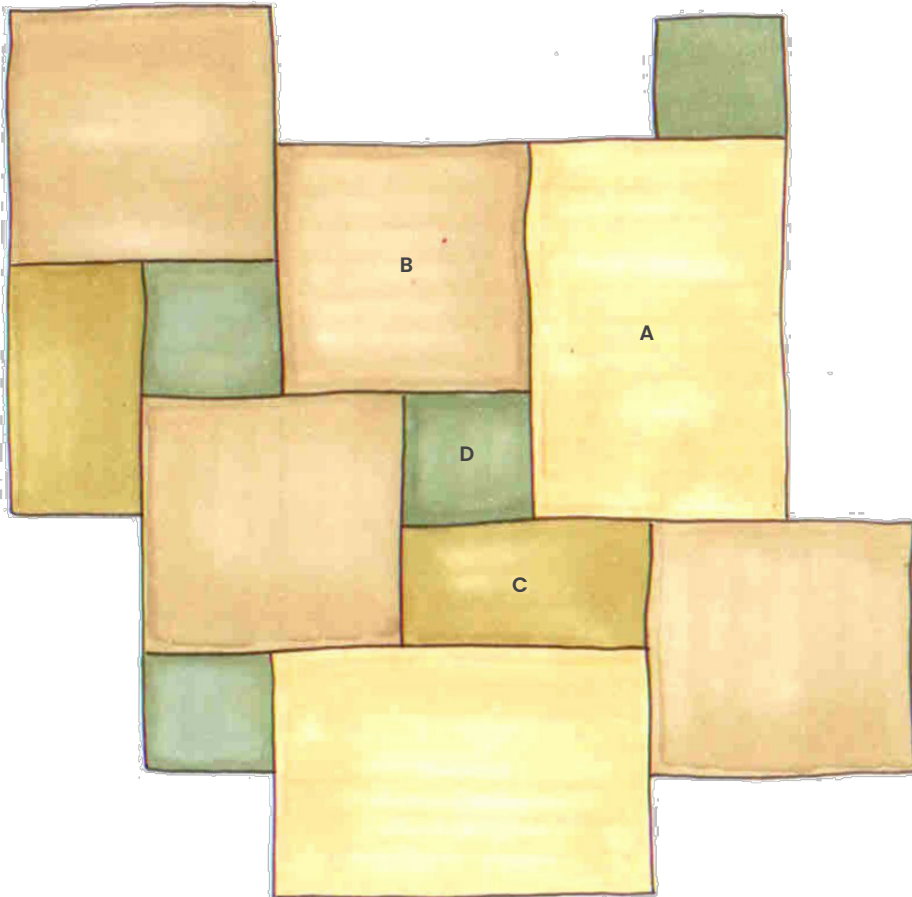

OUTDOOR

LAYING PATTERNS GUIDANCE

Roman Opus Pattern.

Pack contents:

A = 2 of 610 x 406mm

B = 4 of 406 x 406mm

C = 2 of 406 x 203mm

D = 4 of 203 x 203mm

Pattern Coverage: 1.48sqm

IF YOU NEED ANY ADVICE PLEASE CONTACT A MEMBER OF STAFF AT YOUR LOCAL DEPOT, ON ONE OF THE NUMBERS BELOW, WHO WILL BE HAPPY TO ADVISE YOU ON ANY OF OUR PRODUCTS.

PORTSMOUTH **02392 652923**
MON-FRI 7:30-16:30 SAT 9:00-14:00