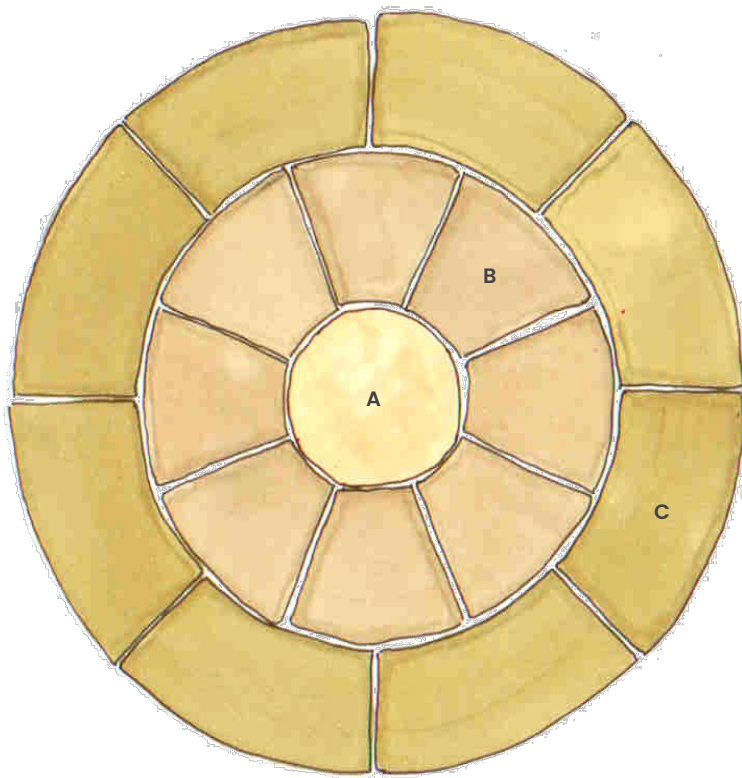

OUTDOOR

LAYING PATTERNS GUIDANCE

Sandstone Circle 2.4m Diameter.

IF YOU NEED ANY ADVICE PLEASE CONTACT A MEMBER OF STAFF AT YOUR LOCAL DEPOT, ON ONE OF THE NUMBERS BELOW, WHO WILL BE HAPPY TO ADVISE YOU ON ANY OF OUR PRODUCTS.