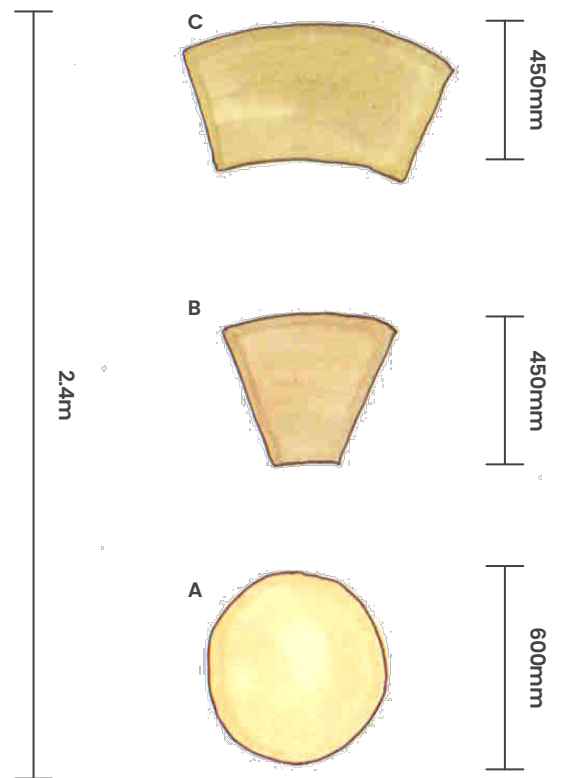

OUTDOOR

LAYING PATTERNS GUIDANCE

Sandstone Circle 2.4m Diameter.

IF YOU NEED ANY ADVICE PLEASE CONTACT A MEMBER OF STAFF AT YOUR LOCAL DEPOT, ON ONE OF THE NUMBERS BELOW, WHO WILL BE HAPPY TO ADVISE YOU ON ANY OF OUR PRODUCTS.