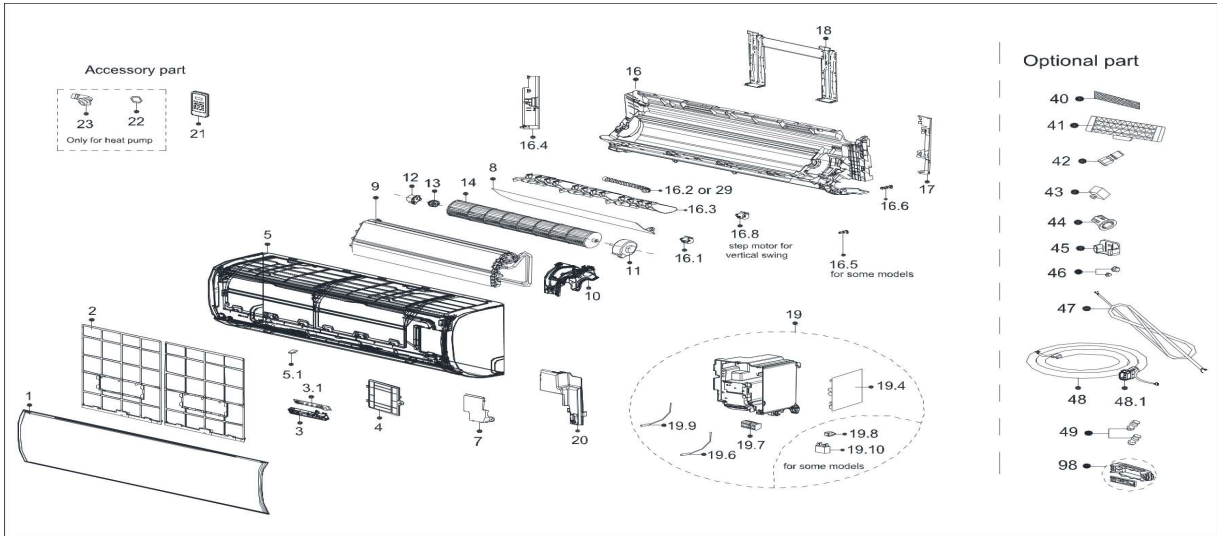

Code: 22022011012359  
 Model: MSAF-24HFN8DE  
 Brand: MIDEA  
 Order: 62220-N4926806

EX_ID	Part Code	Part Name(EN)	Part Name(local)	Qty	Substitute
1	12122000A84477	Panel assembly	Panel assembly	1.00	
2	1212200015222	Filter	Filter	2.00	
3	17222000A58751	Display box subassembly	Display box subassembly	1.00	
3.1	17122000053593	Display Board Subassembly	Display Board Subassembly	1.00	
4	12122000013357	Cover Plate	Cover Plate	1.00	
5	12122000013353	Panel Frame Assembly	Panel Frame Assembly	1.00	
5.1	12122000013355	Screw Cap	Screw Cap	2.00	
7	12122000013350	Cover of Electrical Equipment Subassembly	Cover of Electrical Equipment Subassembly	1.00	
8	12122000013348	Louver	Louver	1.00	
9	15822000A18603	Evaporator assembly	Evaporator assembly	1.00	
10	12122000013349	Motor Cover	Motor Cover	1.00	
11	110020150008646	Brushless DC Motor	Brushless DC Motor	1.00	11002015A01177
12	12122000000350	Bearing Sleeve	Bearing Holder	1.00	
13	12622000000131	Bearing Block Assembly	Bearing Block Assembly	1.00	12622000A00001
14	12100102000002	Cross Flow Fan	Cross Flow Fan	1.00	12100102A00147
16	12122000020045	Chassis Assembly	Chassis Assembly	1.00	
16.1	11002010000049	Stepper Motor	Stepper Motor	1.00	
16.3	12122000013343	Horizontal Louver	Horizontal Louver	3.00	
16.4	12122000013342	Front Cover of Chassis(Left )	Front Cover of Chassis(Left )	1.00	
16.6	12622000000030	Drainage plug	Drainage plug	1.00	
17	12122000013346	pipe clamp board	pipe clamp board	1.00	
18	12222000005965	Installation Plate	Installation Plate	1.00	
19	17222000034345	Electronic Control Box Subassembly (Mid-and Low-End)	Electronic Control Box Subassembly (Mid-and Low-End)	1.00	
19.4	17122000052104	Main Control Board Subassembly	Main Control Board Subassembly	1.00	
19.6	11201007003447	Pipe Temperature Sensor	Pipe Temperature Sensor	1.00	
19.7	17400401000006	Terminal	Terminal	1.00	
19.9	11201007003424	Room Temperature Sensor	Room Temperature Sensor	1.00	
20	12122000013356	Electrical Control Box Cover Subassembly	Electrical Control Box Cover Subassembly	1.00	
21	17317000A03243	Remote Controller	Remote Controller	1.00	
22	12600701000039	Sealing Ring	seal ring	1.00	
23	12100509000061	Water Outlet Pipe	Drain Hose	1.00	
40	121002040000685	Cold Catalyst Air Filter	Air Freshening Filter	1.00	121002040000685
42	15500209000002	Pin Valve	Detection Valve	1.00	
45	12122000027147	Bracket of Remote Controller	Bracket of Remote Controller	1.00	
46	15500406000003	Flare Nut	Copper nut	1.00	
46	15500406000010	Flare Nut	Copper nut	1.00	15500406000015