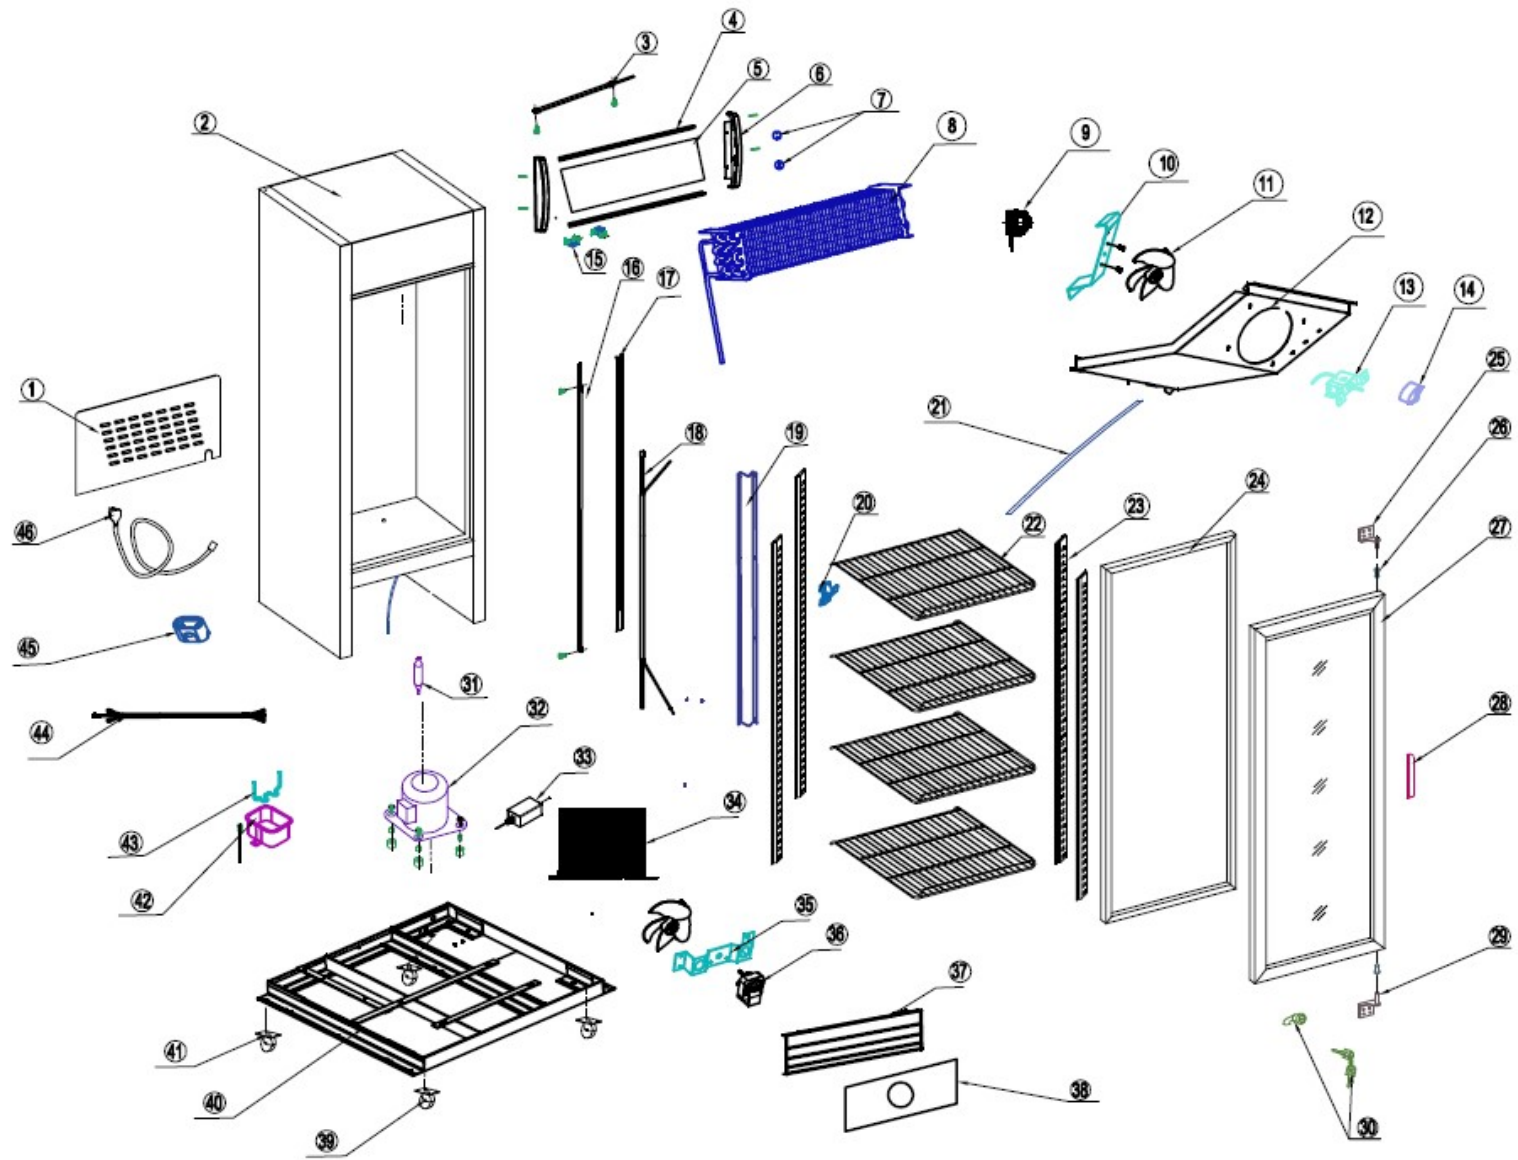

Spare Part List & Exploded View

Liste des Pièces détachées et Vues éclatées

WPSN-45D21.FT

R290

Updated on: 12 APR 21

Exploded View - Vues éclatées WPSN-45D21.FT

Photos non contractuelles

WPSN-45D21.FT

Spare parts list

Liste des pièces détachées

N°	Part Name	Part Code	Qty	Qty to order
1	Back Cover			
2	Cabinet Assembly			
3	Canopy Led Light			
4	Canopy Rail			
5	Canopy			
6	Canopy Side Cover			
7	Switch			
8	Evaporator			
9	Evaporator Fan Motor Ecm			
10	Holder Of Evaporator			
11	Fan			
12	Fan Cover Plate			
13	Mechanical Thermostat			
14	Thermostat Knob			
15	Light Supporter			
16	Inner Led Light			
17	Inner Light Cover			
18	Pipe			
19	Inner Vertical Beam			
20	K-Clip			
21	Evaporator Venting Tube			
22	Shelf			
23	K-Support			
24	Door Gasket			
25	Upper Hinge			
26	Door Axes Sleeve			
27	Glass Door			
28	Door Handle			
29	Lower Hinge			
30	Key And Lock			
31	Direr Filter			
32	Compressor			
33	Led Power Source			
34	Condensor			
35	Holder Of Condensor Motor			
36	Condensor			
37	Front Grill			
38	Rear Plate For Fan			
39	Castor With Break			
40	Bottom Iron Shelf			
41	Castor Without Break			
42	Water Tray			
43	Venting Tube			
44	Wire Of Connecting Compressor			
45	Code Clip			
46	Power Code			