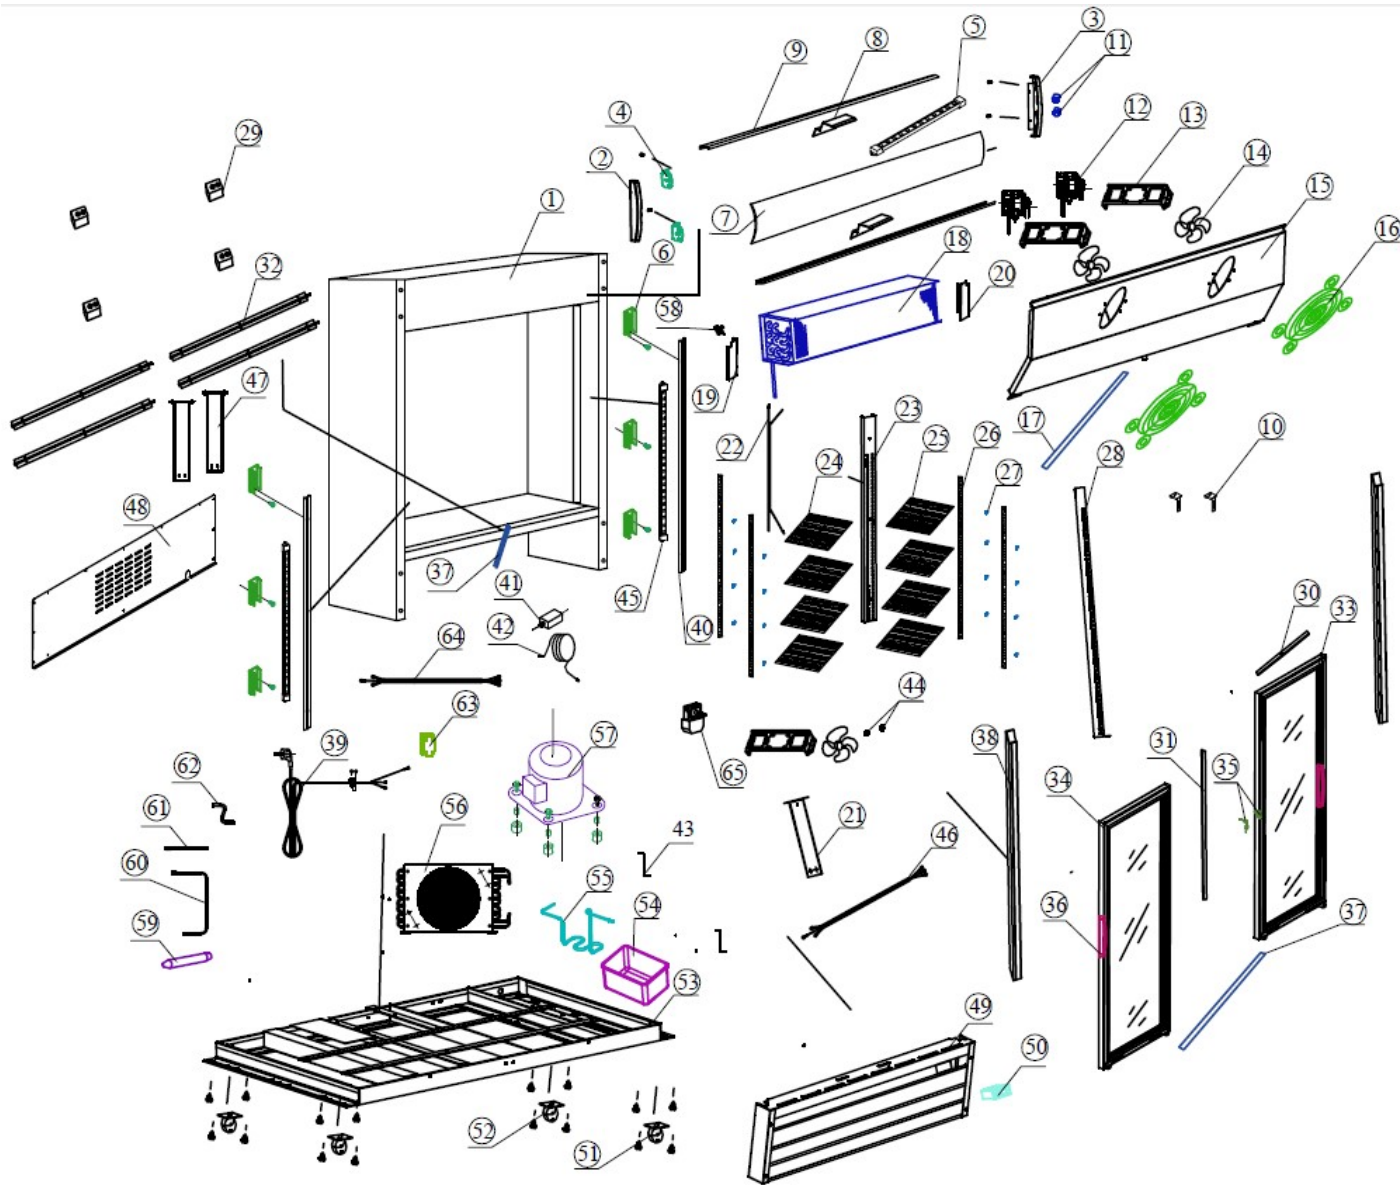

Spare Part List & Exploded View

Liste des Pièces détachées et Vues éclatées

WPSN-74D21.FCS2

R290

Updated on: 04 MAY 21

Exploded View - Vues éclatées WPSN-74D21.FCS2

Photos non contractuelles

WPSN-74D21.FCS2
Spare parts list
Liste des pièces détachées

N°	Part Name	Part Code	Qty	Qty to order
1	Cabinet			
2	Canopy Side Cover -Left			
3	Canopy Side Cover-Right			
4	Light Supportor			
5	Canopy Led Light			
6	Light Groove			
7	Canopy Cover			
8	Rail Supportor			
9	Canopy Rail			
10	Stopper			
11	Light Swtich			
12	Ecm Motor			
13	Evaporator Supportor			
14	Fan Blade			
15	Evap Cover Assembly			
16	Evaporator Fan Cover			
17	Hose Pipe For Evap			
18	Evaporator			
19	Patch Plate For Left			
20	Patch Plate For Right			
21	Support Plate 21			
22	Muffler Pipe			
23	Back Pole Assembly			
24	Shelf (Left)			
25	Shelf (Right)			
26	K-Clip			
27	K-Support			
28	Middle Pole			
29	Crashproof			
30	Door Seals-For Up And Down			
31	Door Seals-For Left And Right			
32	Sliding Guide For Doors			
33	Glass Door-Right			
34	Glass Door-Left			
35	Lock And Keys			
36	Handle			
37	Hose Pipe For Water			
38	Seals For Cabinet Frame			
39	Power Plug			
40	Inner Light Cover			
41	Power Source			
42	Probe			
43	Water Tray			
44	Protective Ring			
45	Inner Led Light			
46	Wires For Controller			
47	Support Plate 47			
48	Rear Cover			
49	Front Grill			
50	Digital Controller			
51	Castors With Brake			
52	Castors Without Brake			
53	Bottom Iron Shelf			
54	Water Tray			
55	Venting Tube			