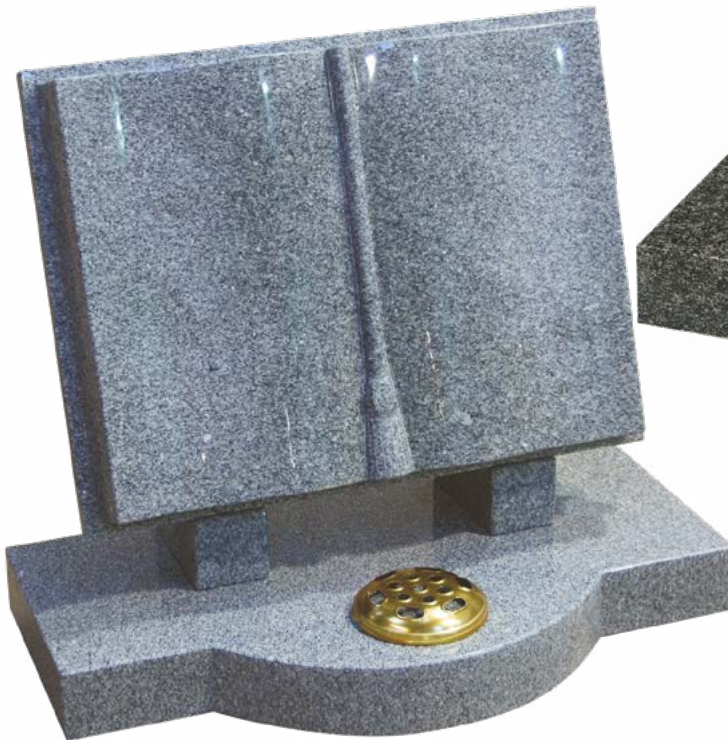

ML007 Mossy (left)

1'6" x 2'0" x 3" all polished Karen grey granite book memorial with a cord and tassel fitted onto a matching 3" x 2'4" x 15" base with ogee and central flower container. **£1,749.00**

Prices include 100 letters, fixing, seasonal flowers and VAT