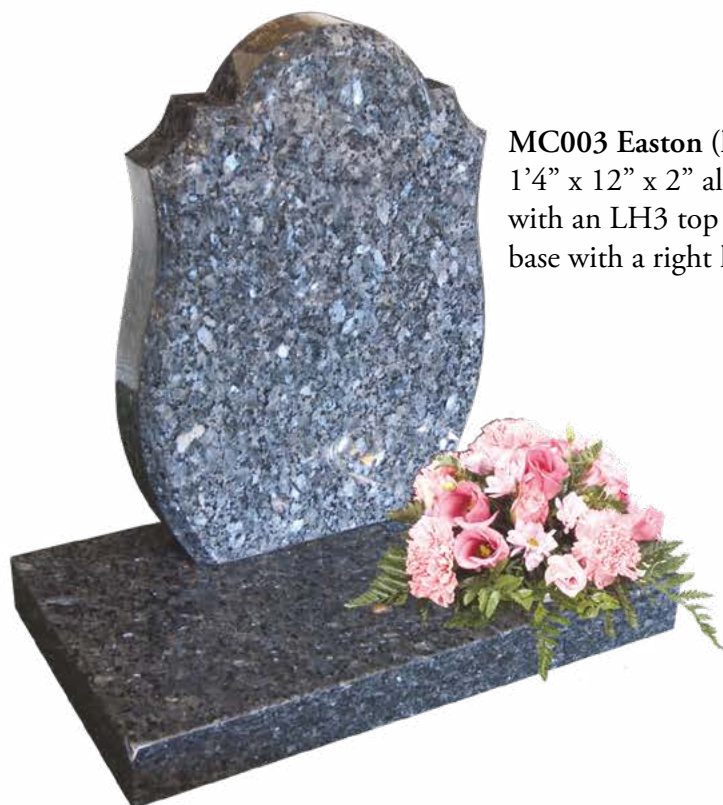

MC004 Ashford (right)

MC003 Easton (left)

1'4" x 12" x 2" all polished blue pearl granite memorial with an LH3 top fitted onto a matching 2" x 1'6" x 12" base with a right hand flower container. **£899.00**