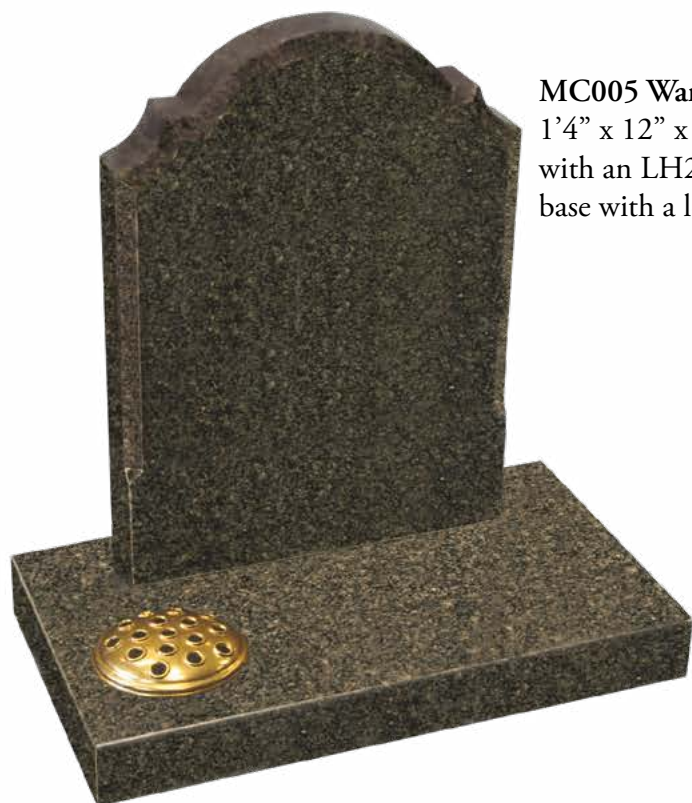

MC006 Melbury (right)

1'3" x 12" x 3" all polished ruby red granite teddy bear shaped memorial fitted onto a matching 3" x 1'6" x 12" base with a right hand flower container. **£1,249.00**

1'4" x 12" x 2" all polished dark grey granite memorial with an LH2 top fitted onto a matching 2" x 1'6" x 12" base with a left hand flower container. **£849.00**