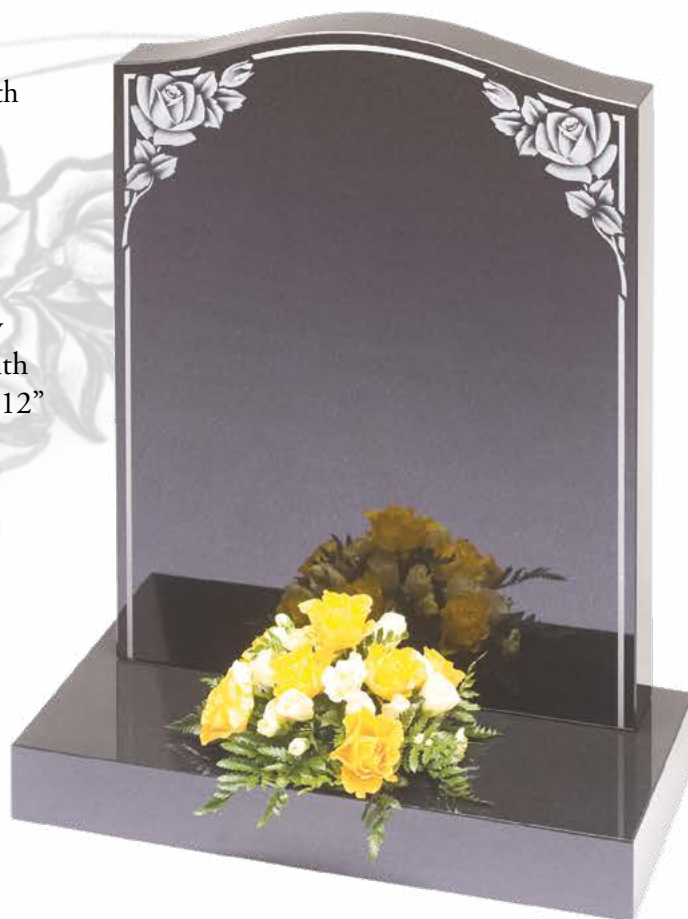

ML008 Siblyback (right)

2'3" x 1'9" x 3" all polished black granite memorial with an ogee top and etched rose and border design fitted onto a matching 3" x 2'0" x 12" base with a central flower container. **£1,249.00**