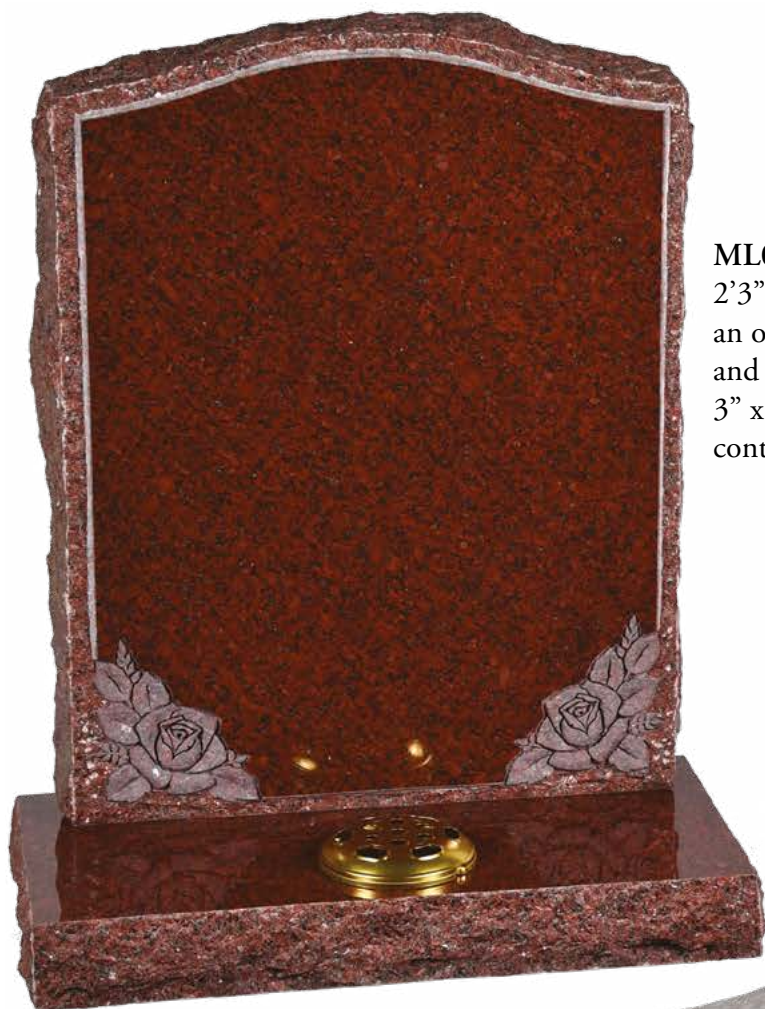

ML019 Lough

2'3" x 1'9" x 3" Ruby Red granite memorial with an ogee top, pitched edges with stopped margin and carved rose design fitted onto a matching 3" x 2'0" x 12" base with a central flower container. **£1,699.00**

ML020 Rutland

2'3" x 1'9" x 3" all polished Butterfly blue granite memorial with heart shaped top and checks with your personal initials cut into the design fitted onto a matching 3" x 2'0" x 12" base with a central flower container. **£1,649.00**